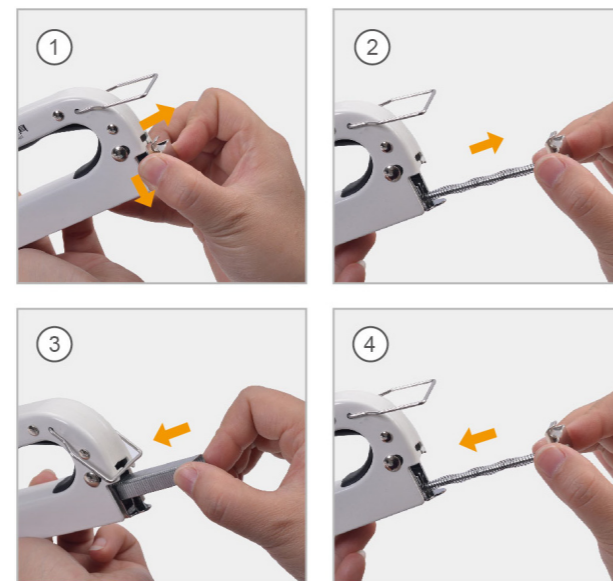

Ideal for heavy duty jobs, and removing deeply engrained staples. The ergonomic design is used as a lever which reduces the amount of strength needed.

TYPE	WIRE	CROWN	LEG LENGTH	COMPATIBLE STAPLES

	1.2mm	10.6mm/11.3mm	4-14mm	Arrow T50 Rapid 140
	1.2mm	6.3mm	10-12mm	Arrow: T18 Rapid: 28 Rocatix: No. 8
	1.2mm	2mm	10-14mm	Esco: 300 Novus: J Rocatix: No.8
	1.2mm	1mm	10-14mm	Esco: 300 Novus: J Rocatix: No.8

Durable steel construction; Built-in staple remover at rear; 4 in 1 tools, no adjustment request for different fasteners.

Item No.	Size	CTN
CS121103	4~14mm	24 pcs

TYPE	WIRE	CROWN	LEG LENGTH	COMPATIBLE STAPLES

	0.7mm	10.6mm/11.3mm	4-8mm	Arrow JT21 Rapid 53 1004-1014

Item No.	Size	CTN
CS121104	4~8mm	24 pcs

TYPE	WIRE	CROWN	LEG LENGTH	COMPATIBLE STAPLES

	1.2mm	10.6mm	4-14mm	Arrow: T50 Rapid: 140
	0.8mm	10.6/11.3mm	4-14mm	Arrow: JT21 Rapid: 53 1004-1014
	1.2mm	11.3mm	4-14mm	Arrow: JT21 Rapid: 53 1004-1014
	1.2mm	6.3mm	10-12mm	Arrow: T18 Rapid: 28 Rocatix: No. 8
	1.2mm	2mm	10-14mm	Esco: 300 Novus: J Rocatix: No.8
	1.2mm	1mm	10-14mm	Esco: 300 Novus: J Rocatix: No.8

Item No.	Size	CTN
CS121105	4~14mm	24 pcs

Item No.	Length	CTN
CS121106	160mm	60 pcs